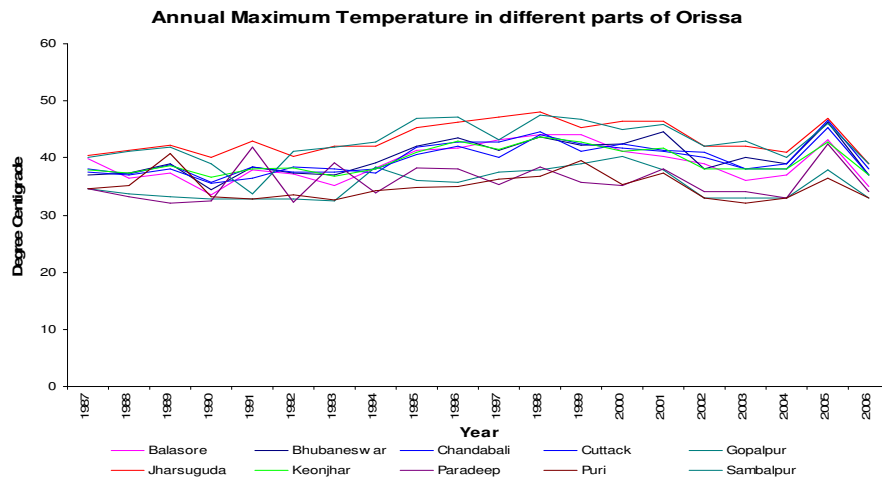

## Climate

The state has tropical climate, characterized by high temperature, high humidity, medium to high rainfall and short and mild winters. As per Koppen's climatic classifications most part of Orissa comes under the AW having a tropical Savannah type of climate. The south-west monsoon normally sets in between 5<sup>th</sup> June and 10<sup>th</sup> June in the coastal plain, and by 1<sup>st</sup> July the whole of the state is under the full sway of the south-west monsoons. By 15<sup>th</sup> October, the south-west monsoon withdraws completely from Orissa. These are the normal dates which fluctuate from year to year. As per "Thorntwaite's classification", Orissa comes under the "Sub humid" category, implying deficient winter rains.

During the year 1998 to 2002, the annual rainfall was low as compared to the normal rainfall of the state. After that it gradually increased. The rainfall of the state indicates variable with time.

In the past, the state's western region routinely experienced high temperatures and frequent droughts. The mean daily maximum temperature of the state is gradually increasing as also the mean daily minimum temperature. Orissa has experienced contrasting extreme weather conditions from heat waves to cyclones, from droughts to floods. The state of Orissa has been declared disaster affected for 95 years out of the last 105 years. In the recent decades orissa's climate has been changing for the worse owing to a combination of factors such as deforestation, extensive construction activities, uncontrolled mining, elimination of water bodies and extensive carbon consumption.